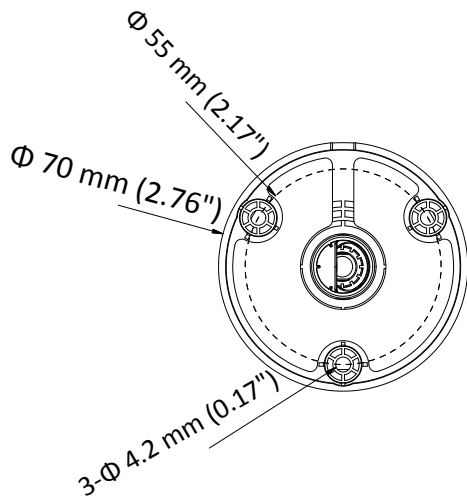

Dimensions

Accessories

Distributed by

✉ ventas@rosarioseguridad.com.ar [rosarioseguridadok](#)
+54 9 341 6708000 [Rosario Seguridad](#)
+54 9 341 6799822 [Rosario Seguridad](#)

Grupo Instaladores

<https://www.facebook.com/groups/591852618012744/>
+54 9 341 6591429
+54 9 341 4577532

Avenida Presidente Perón 3998 - Rosario - Santa Fe - Argentina

Headquarters

No.555 Qianmo Road, Binjiang District,
Hangzhou 310051, China
T +86-571-8807-5998
overseasbusiness@hikvision.com

Hikvision USA
T +1-909-895-0400
sales.usa@hikvision.com

Hikvision India
T +91-22-28469900
sales@pramahikvision.com

Hikvision Europe
T +31-23-5542770
saleseuro@hikvision.com

Hikvision Italy
T +39-0438-6902
info.it@hikvision.com

Hikvision Middle East
T +971-4-8816086
salesme@hikvision.com

Hikvision France
T +33(0)1-85-330-444
info.fr@hikvision.com

Hikvision Russia
T +7-495-669-67-99
saleru@hikvision.com

Hikvision Spain
T +34-91-737-16-55
info.es@hikvision.com

Hikvision Poland
T +48-22-460-01-50
poland@hikvision.com

Hikvision UK
T +44-1628-9021-4
support.uk@hikvision.com

Hikvision Singapore
T +65-6684-4718
sg@hikvision.com

Hikvision Oceania
T +61-2-8599-4233
salesau@hikvision.com

Hikvision Hong Kong
T +852-2151-1761