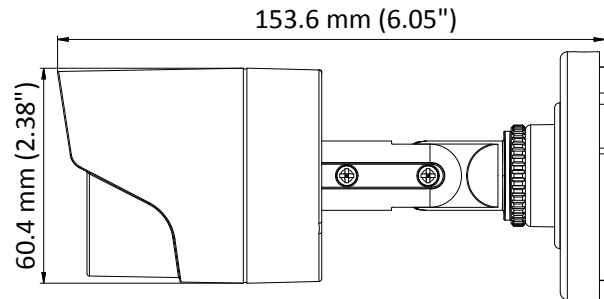

Dimensions

Accessories

Distributed by

✉ ventas@rosarioseguridad.com.ar [rosarioseguridadok](#)
+54 9 341 6708000 [Rosario Seguridad](#)
+54 9 341 6799822 [Rosario Seguridad](#)

Grupo Instaladores

<https://www.facebook.com/groups/591852618012744/>
+54 9 341 6591429
+54 9 341 4577532

Avenida Presidente Perón 3998 - Rosario - Santa Fe - Argentina

Headquarters

No.555 Qianmo Road, Binjiang District,
Hangzhou 310051, China
T +86-571-8807-5998
overseasbusiness@hikvision.com

Hikvision USA
T +1-909-895-0400
sales.usa@hikvision.com

Hikvision India
T +91-22-28469900
sales@pramahikvision.com

Hikvision Europe
T +31-23-5542770
saleseuro@hikvision.com

Hikvision Italy
T +39-0438-6902
info.it@hikvision.com

Hikvision Middle East
T +971-4-8816086
salesme@hikvision.com

Hikvision France
T +33(0)1-85-330-444
info.fr@hikvision.com

Hikvision Russia
T +7-495-669-67-99
saleru@hikvision.com

Hikvision Spain
T +34-91-737-16-55
info.es@hikvision.com

Hikvision Poland
T +48-22-460-01-50
poland@hikvision.com

Hikvision UK
T +44-1628-9021-4
support.uk@hikvision.com

Hikvision Singapore
T +65-6684-4718
sg@hikvision.com

Hikvision Oceania
T +61-2-8599-4233
salesau@hikvision.com

Hikvision Hong Kong
T +852-2151-1761